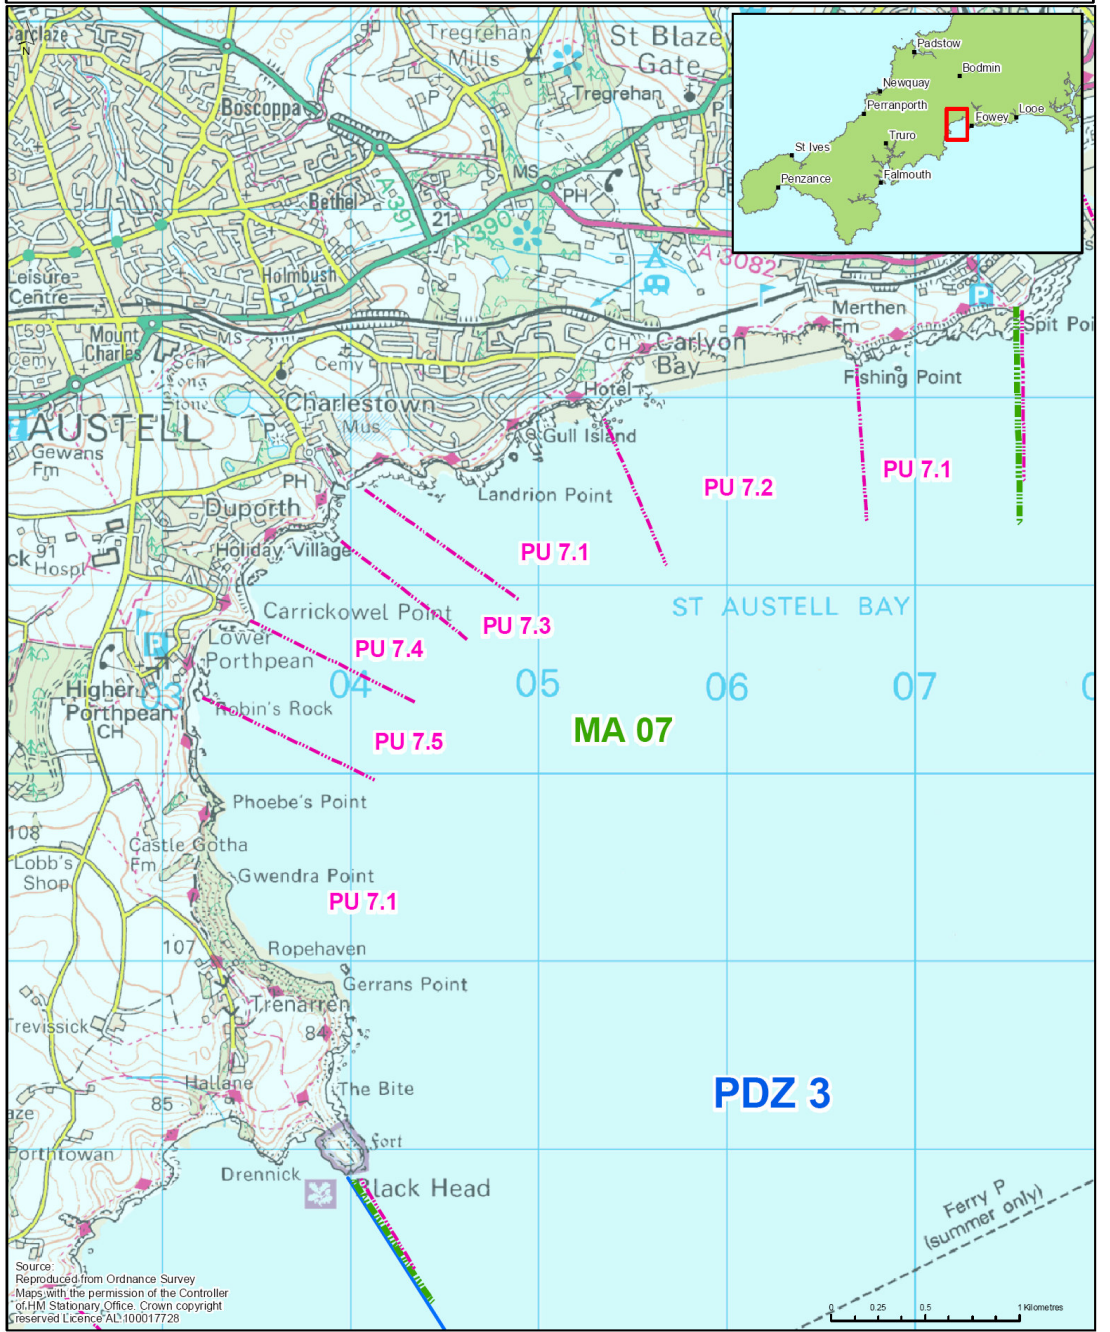

Location reference: Par Docks to Black Head
Management Area reference: MA07
Policy Development Zone: PDZ3

Policy Development Zone 3 - Gribbin Head to Black Head
 Management Area 7 - Par Docks to Black Head

Key
 Policy Development Zone
 Management Areas
 Policy Units

Cornwall & Isles of Scilly
Shoreline Management Plan Review

CORNWALL COUNCIL
 Cornwall and the Isles of Scilly Coastal Advisory Group
 www.cscag.org
 ROYAL HASKONING