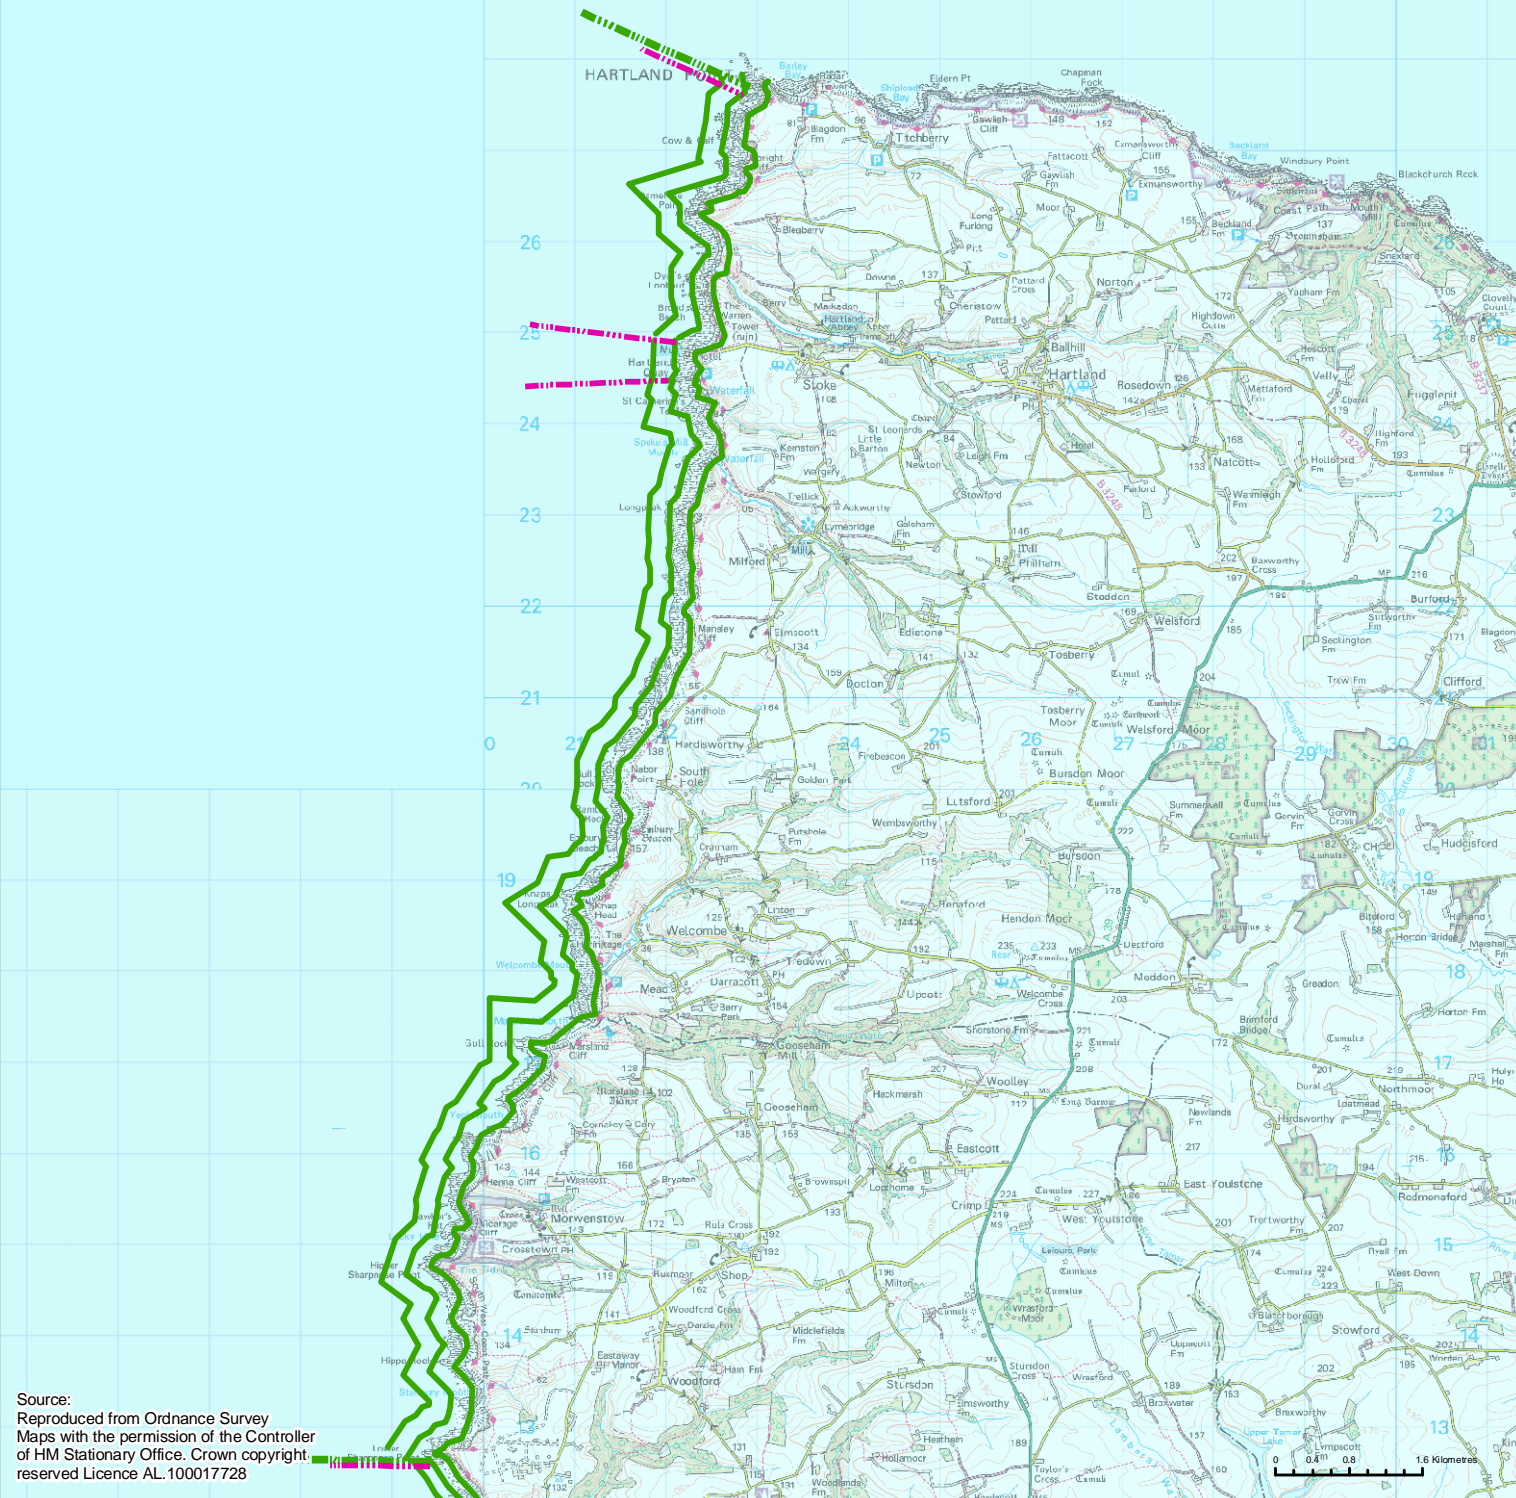

Policy Development Zone 17 - Lower Sharpnose Point to Hartland Point

Management Area 41 - Lower Sharpnose Point to Hartland Point

Source:  
 Reproduced from Ordnance Survey  
 Maps with the permission of the Controller  
 of HM Stationary Office. Crown copyright,  
 reserved Licence AL100017728

- ▬▬▬ Management Areas Policy
- - - - - Policy Units
- ▬ Hold the line
- ▬ Managed realignment
- ▬ No active intervention
- ▬ Advance the line

Cornwall & Isles of Scilly  
 Shoreline Management Plan Review