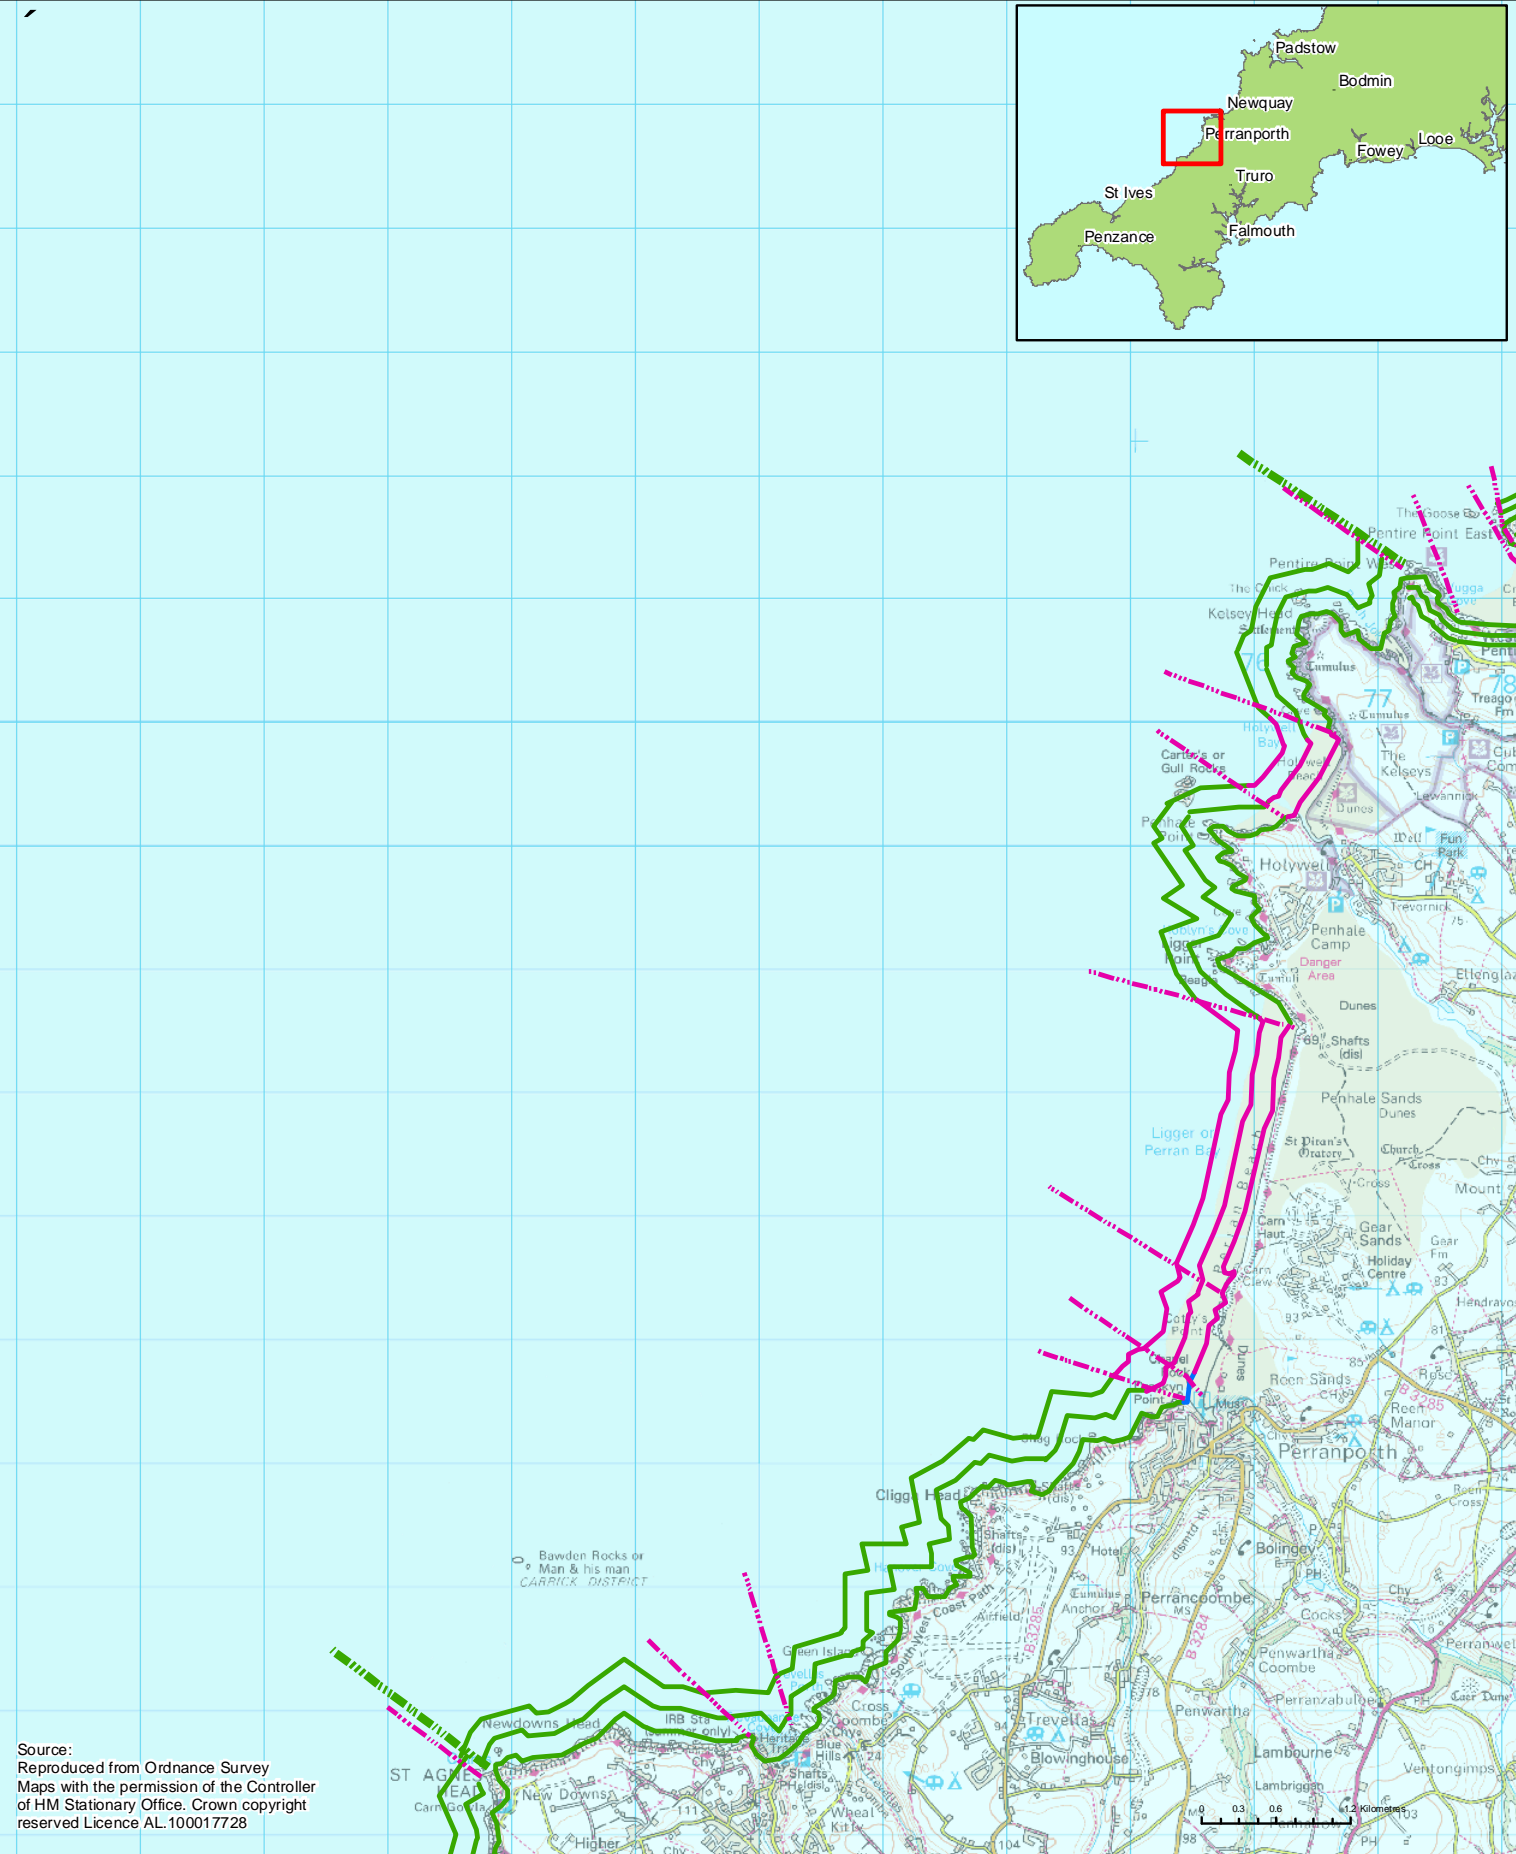

Policy Development Zone 11 - North Cliffs

Management Area 30 - St Agnes Head to Pentire Point West

Source:
 Reproduced from Ordnance Survey
 Maps with the permission of the Controller
 of HM Stationary Office. Crown copyright
 reserved Licence AL100017728

	Management Areas Policy		Hold the line
	Policy Units		Managed realignment
			No active intervention
			Advance the line

Cornwall & Isles of Scilly
 Shoreline Management Plan Review

CORNWALL COUNCIL	Cornwall and the Isles of Scilly Coastal Advisory Group www.ciscag.org	ROYAL MASKING