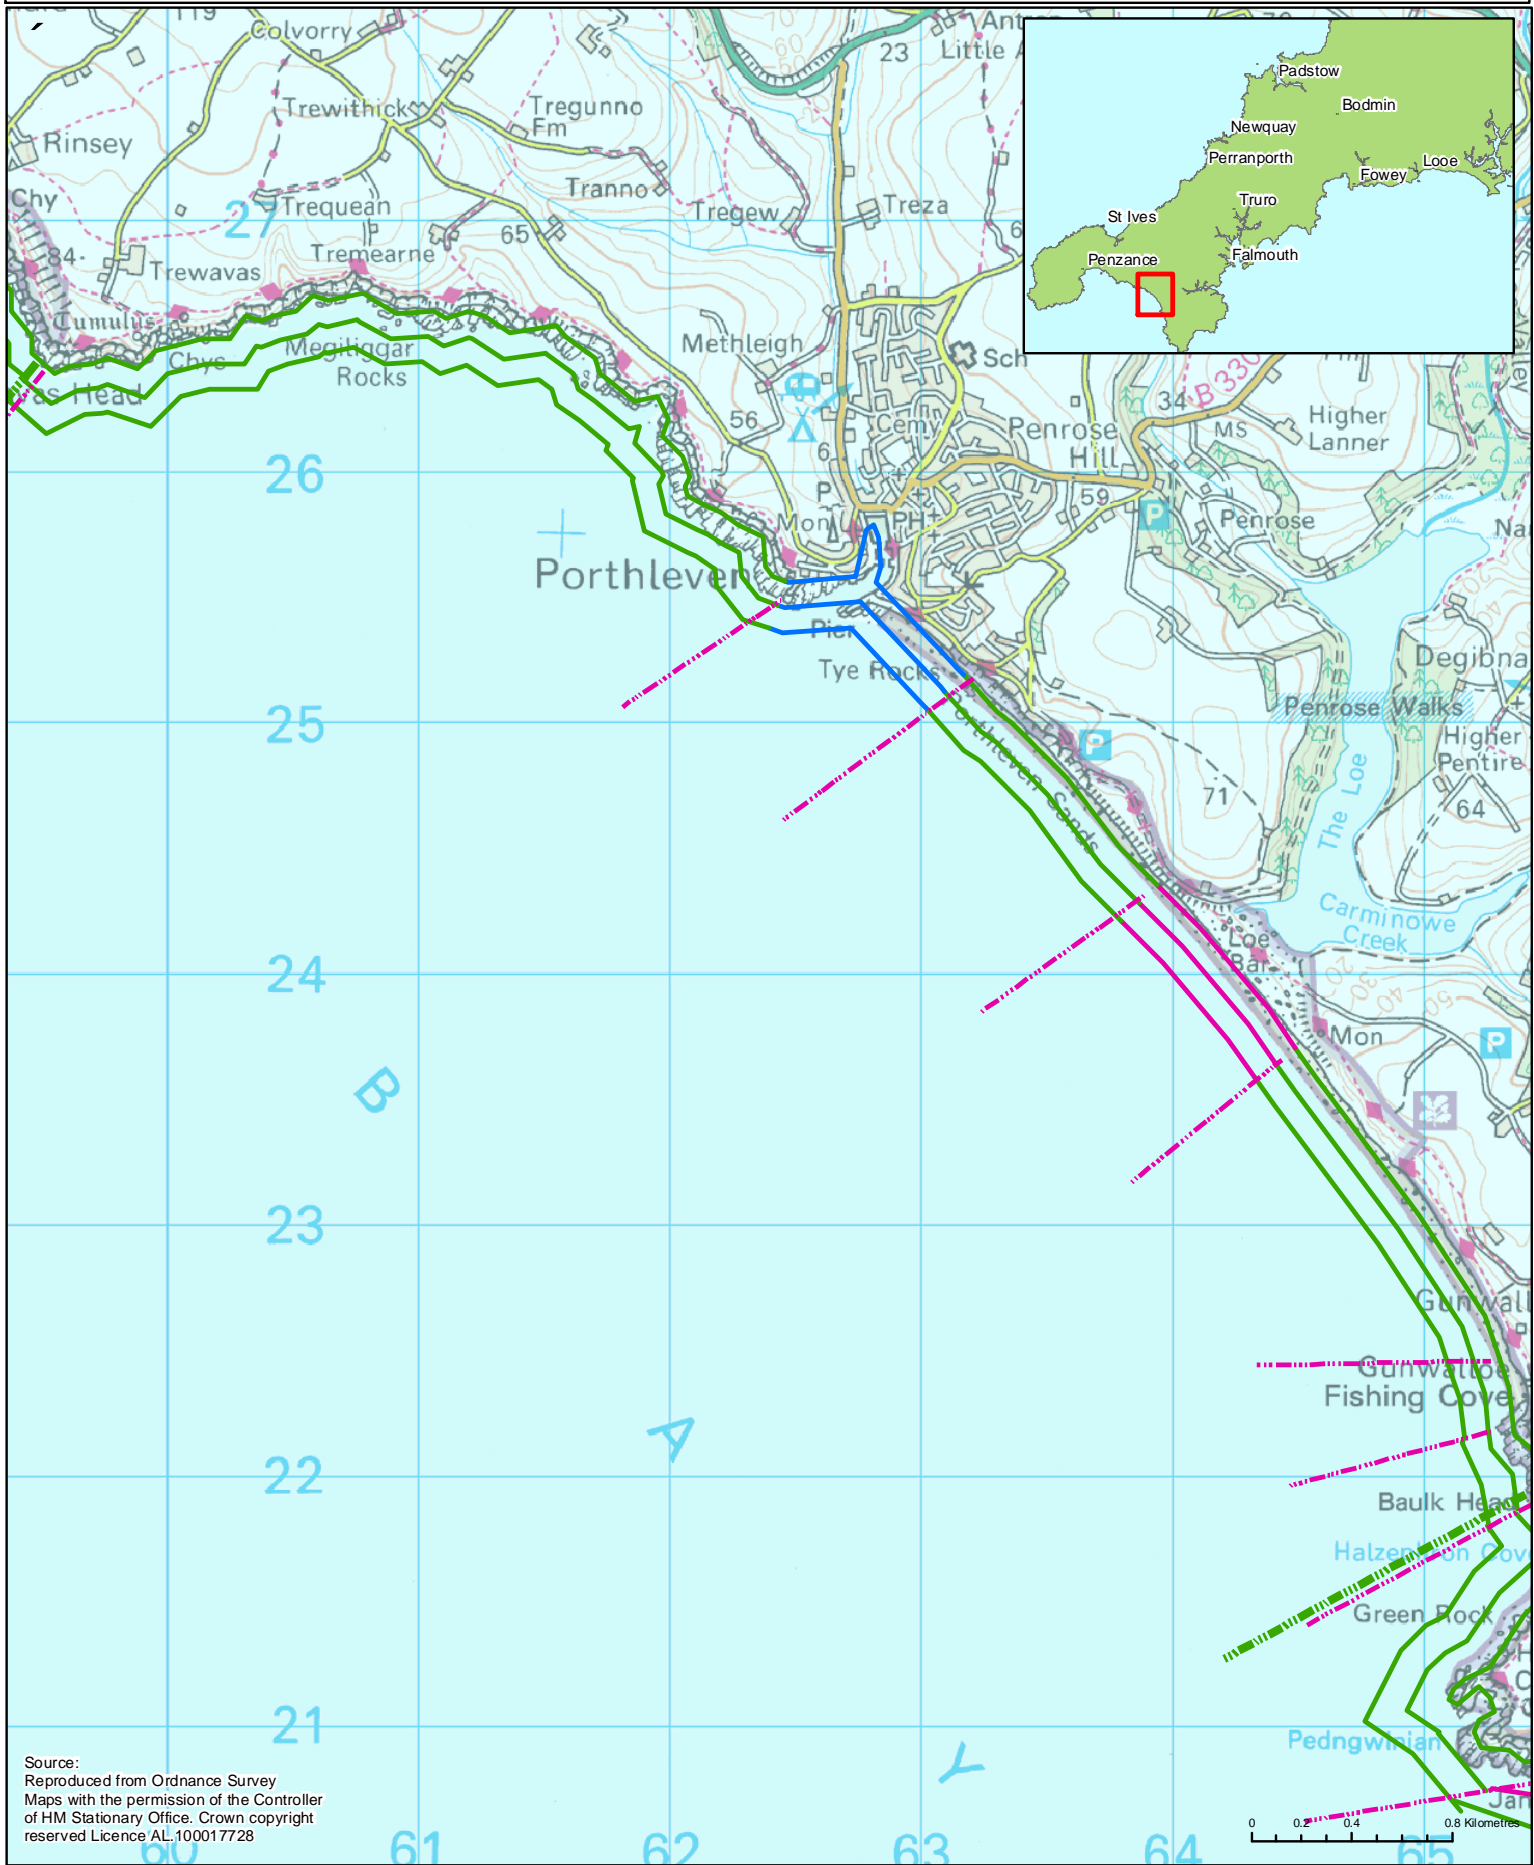

Policy Development Zone 7 - Mounts Bay East (Baulk Head to Marazion)

Management Area 17 - Baulk Head to Trewavas Head

Source:  
 Reproduced from Ordnance Survey  
 Maps with the permission of the Controller  
 of HM Stationary Office. Crown copyright  
 reserved Licence AL100017728

- ▬▬▬ Management Areas Policy
- - - - - Policy Units
- Hold the line
- Managed realignment
- No active intervention
- Advance the line

Cornwall & Isles of Scilly  
 Shoreline Management Plan Review