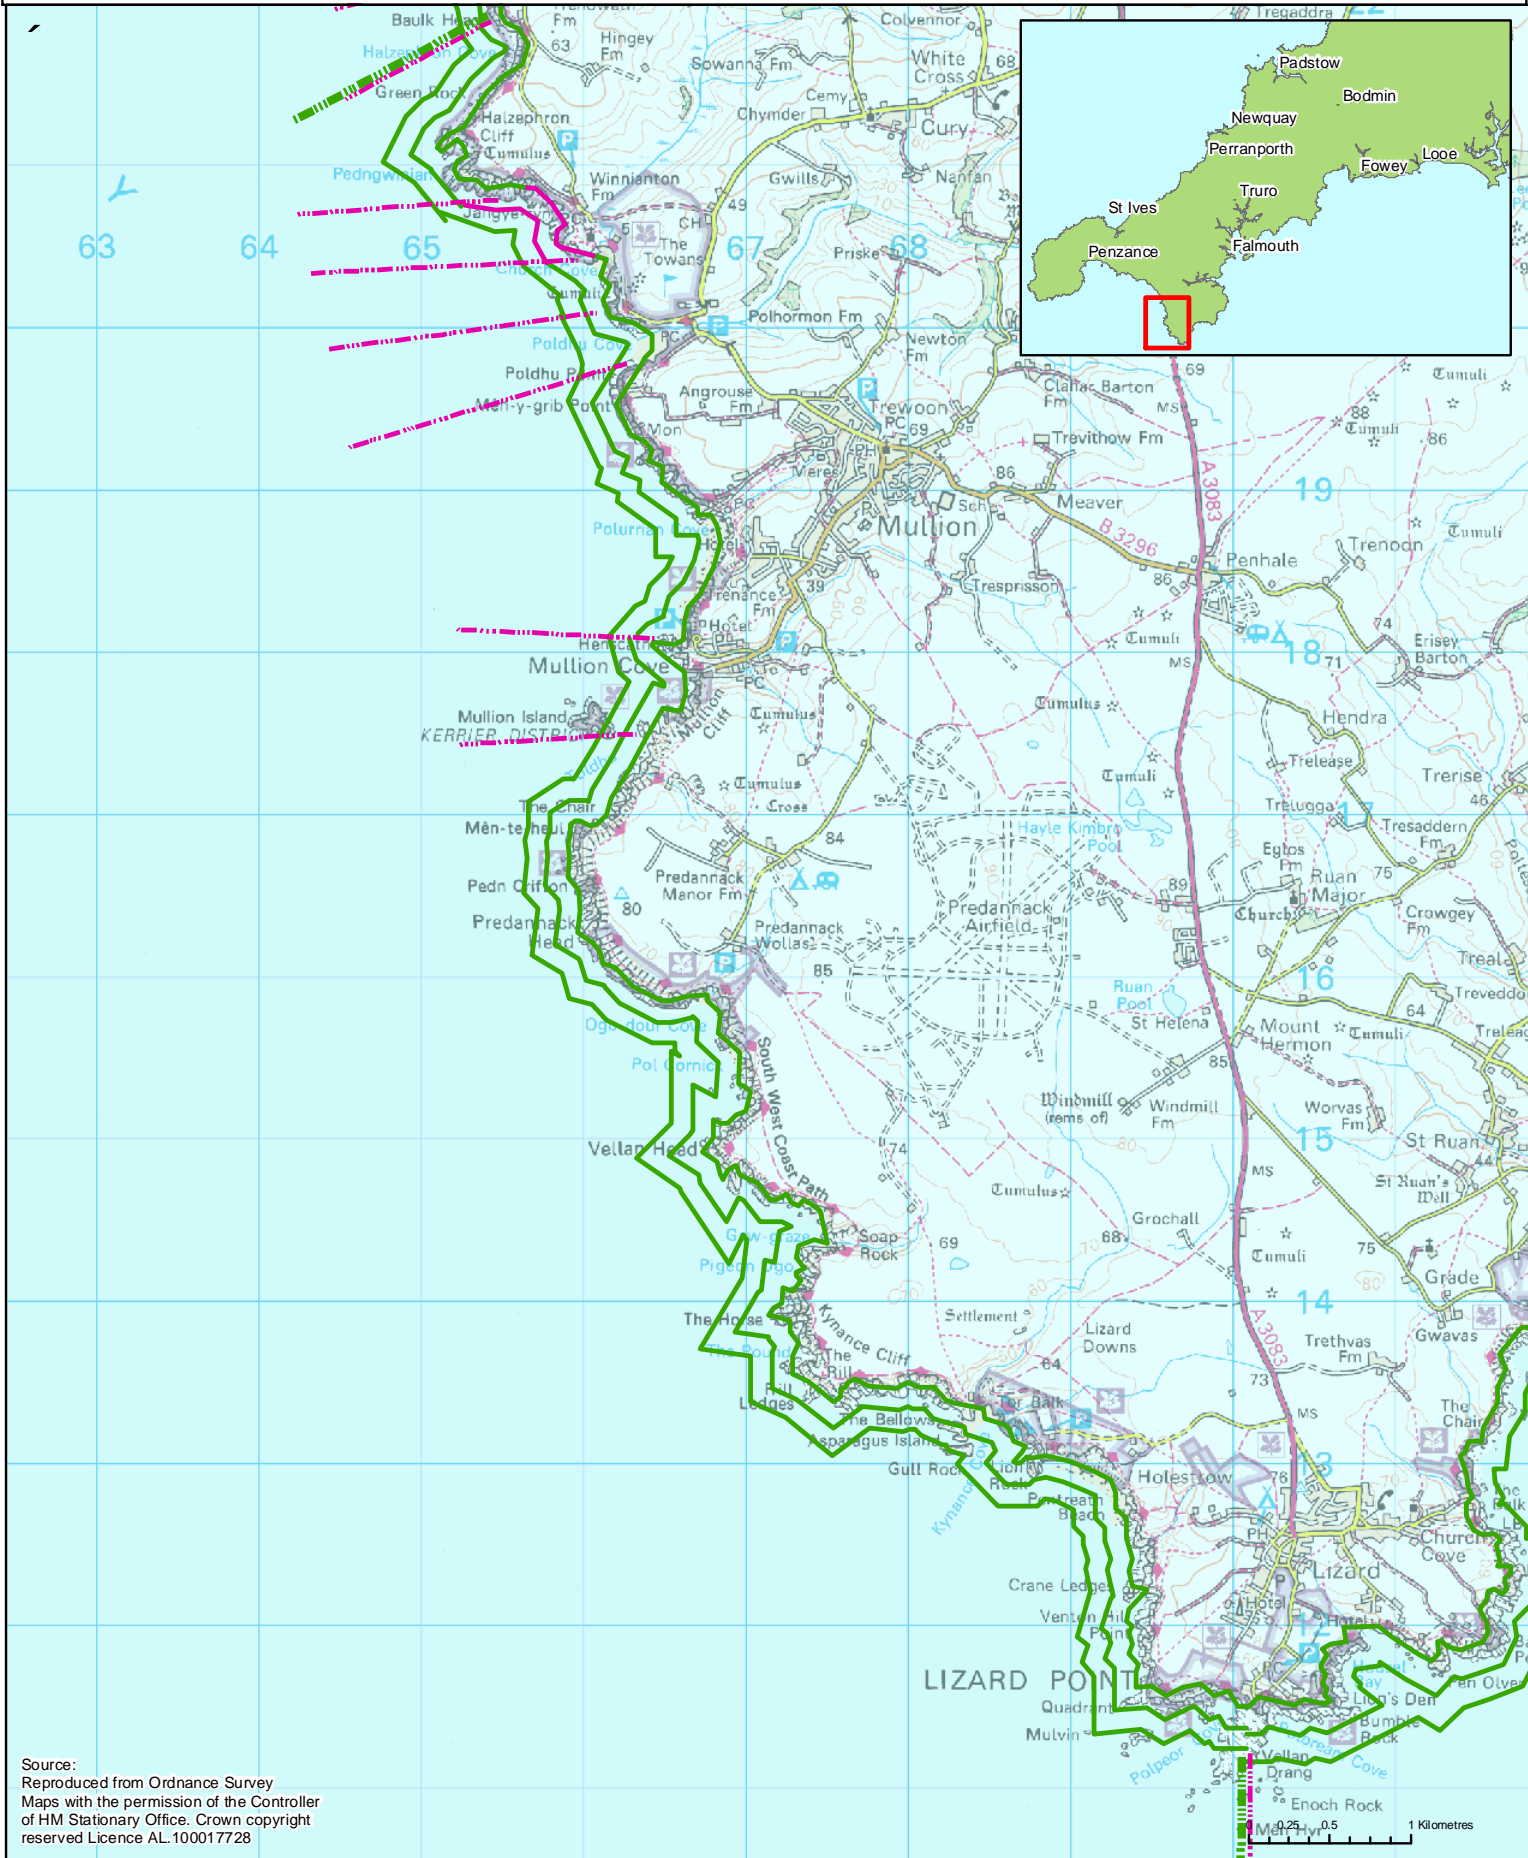

Policy Development Zone 6 - Lizard (Nare Point to Baulk Head)

Management Area 16 - Lizard West (Lizard Point to Baulk Head)

Source:  
 Reproduced from Ordnance Survey  
 Maps with the permission of the Controller  
 of HM Stationary Office. Crown copyright  
 reserved Licence AL100017728

- Management Areas Policy**
- ▬▬▬ Management Areas Policy
  - - - - - Policy Units
  - Hold the line
  - Managed realignment
  - No active intervention
  - Advance the line

Cornwall & Isles of Scilly  
 Shoreline Management Plan Review