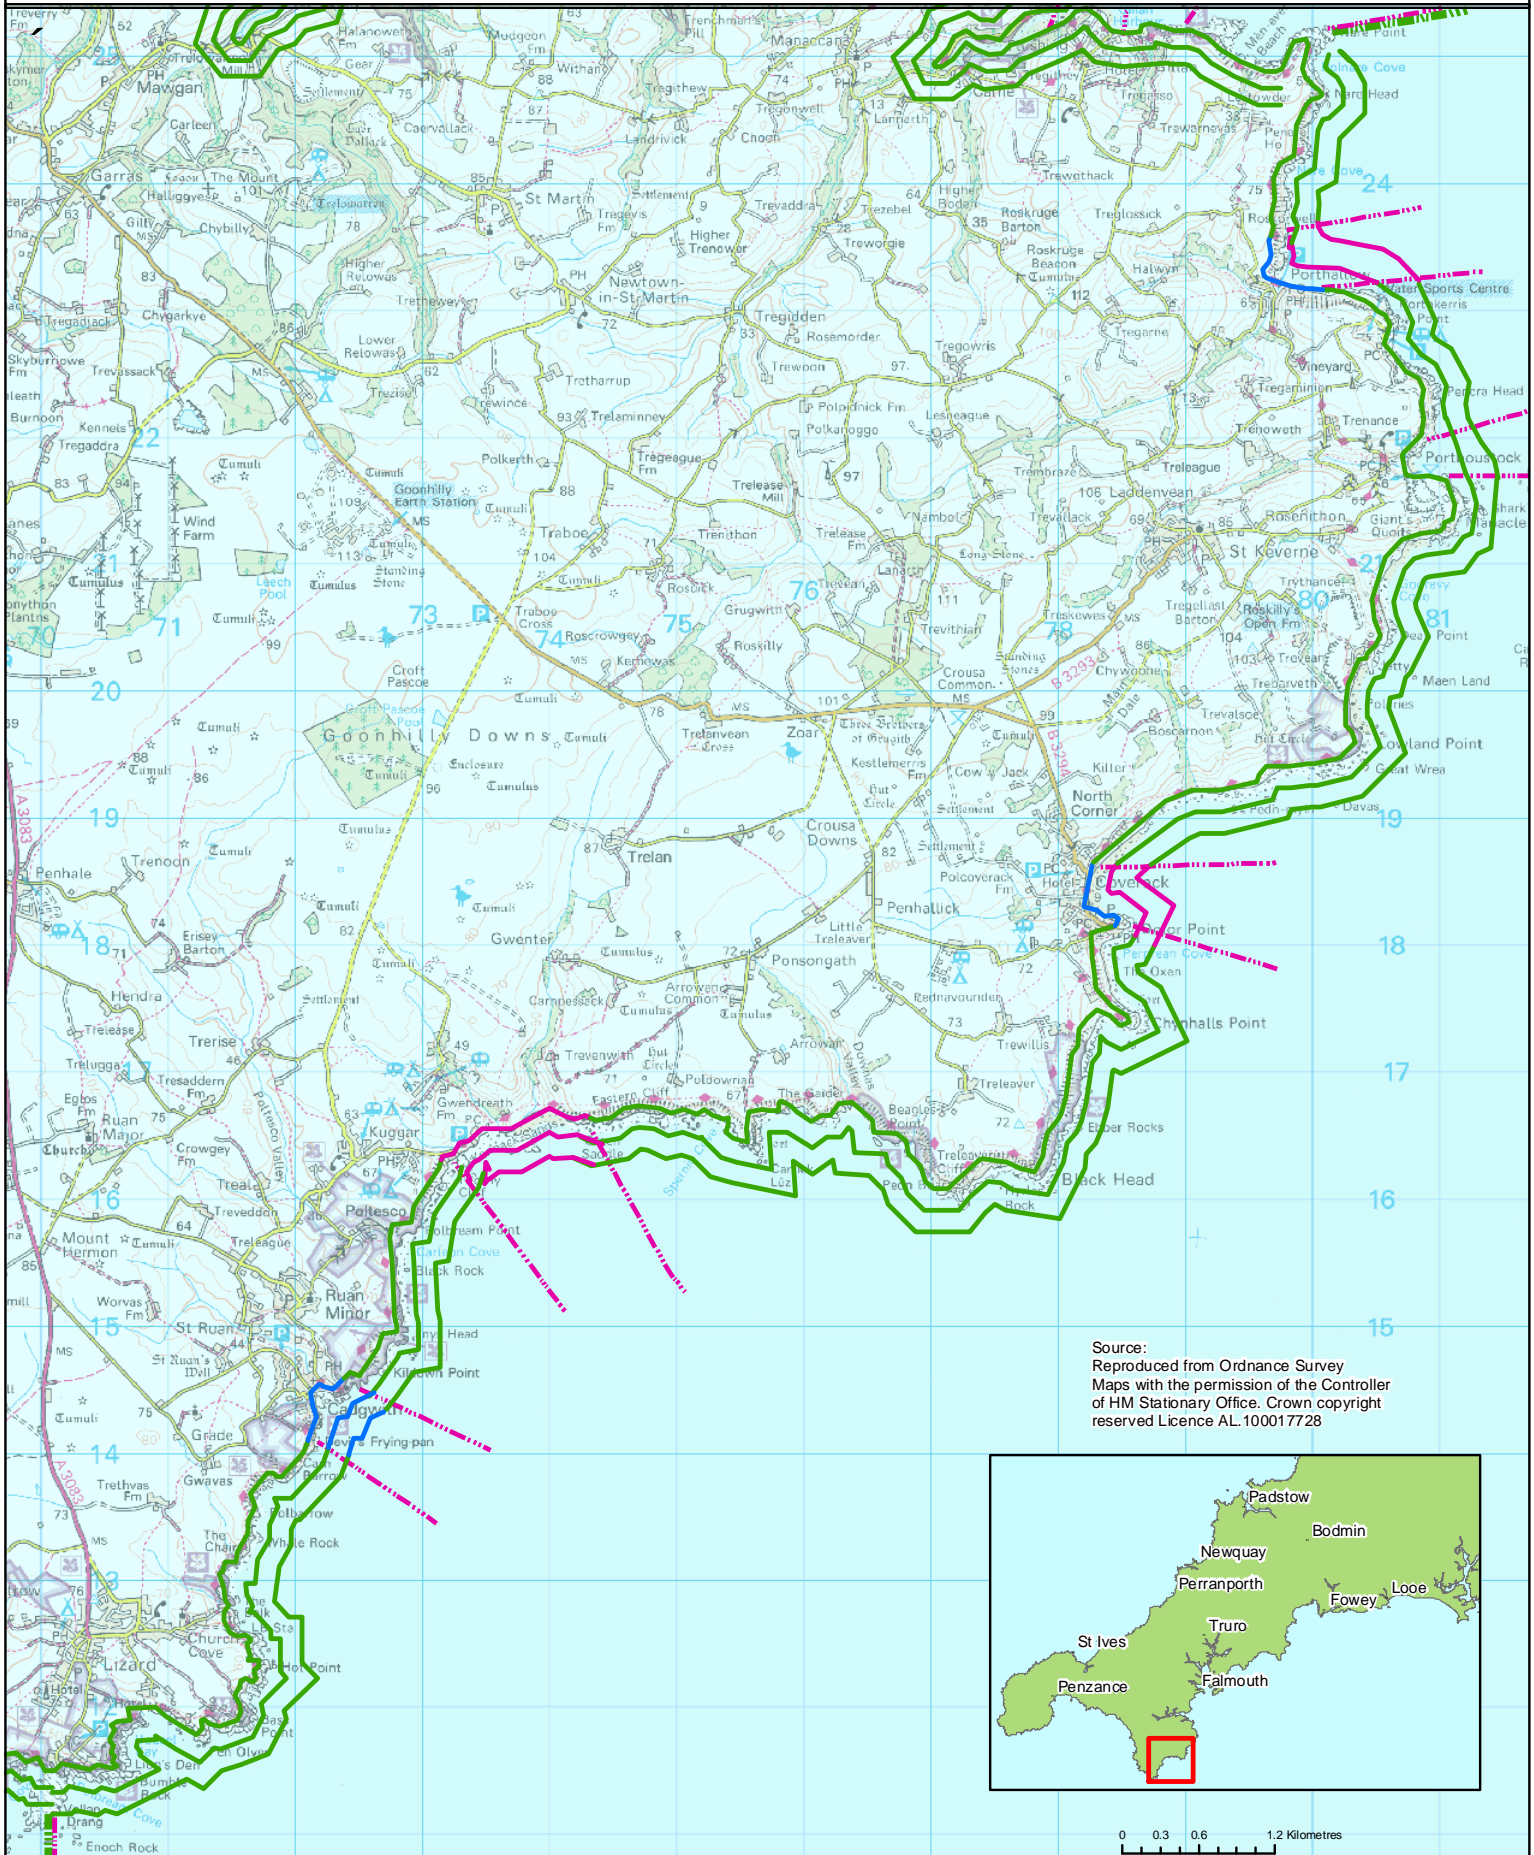

Policy Development Zone 6 - Lizard (Nare Point to Baulk Head)

Management Area 15 - Lizard East (Nare Point to Lizard Point)

Source:
Reproduced from Ordnance Survey
Maps with the permission of the Controller
of HM Stationary Office. Crown copyright
reserved Licence AL.100017728

0 0.3 0.6 1.2 Kilometres

- ▬▬▬▬▬ Management Areas Policy
- - - - - Policy Units
- ▬ Hold the line
- ▬ Managed realignment
- ▬ No active intervention
- ▬ Advance the line

Cornwall & Isles of Scilly
Shoreline Management Plan Review