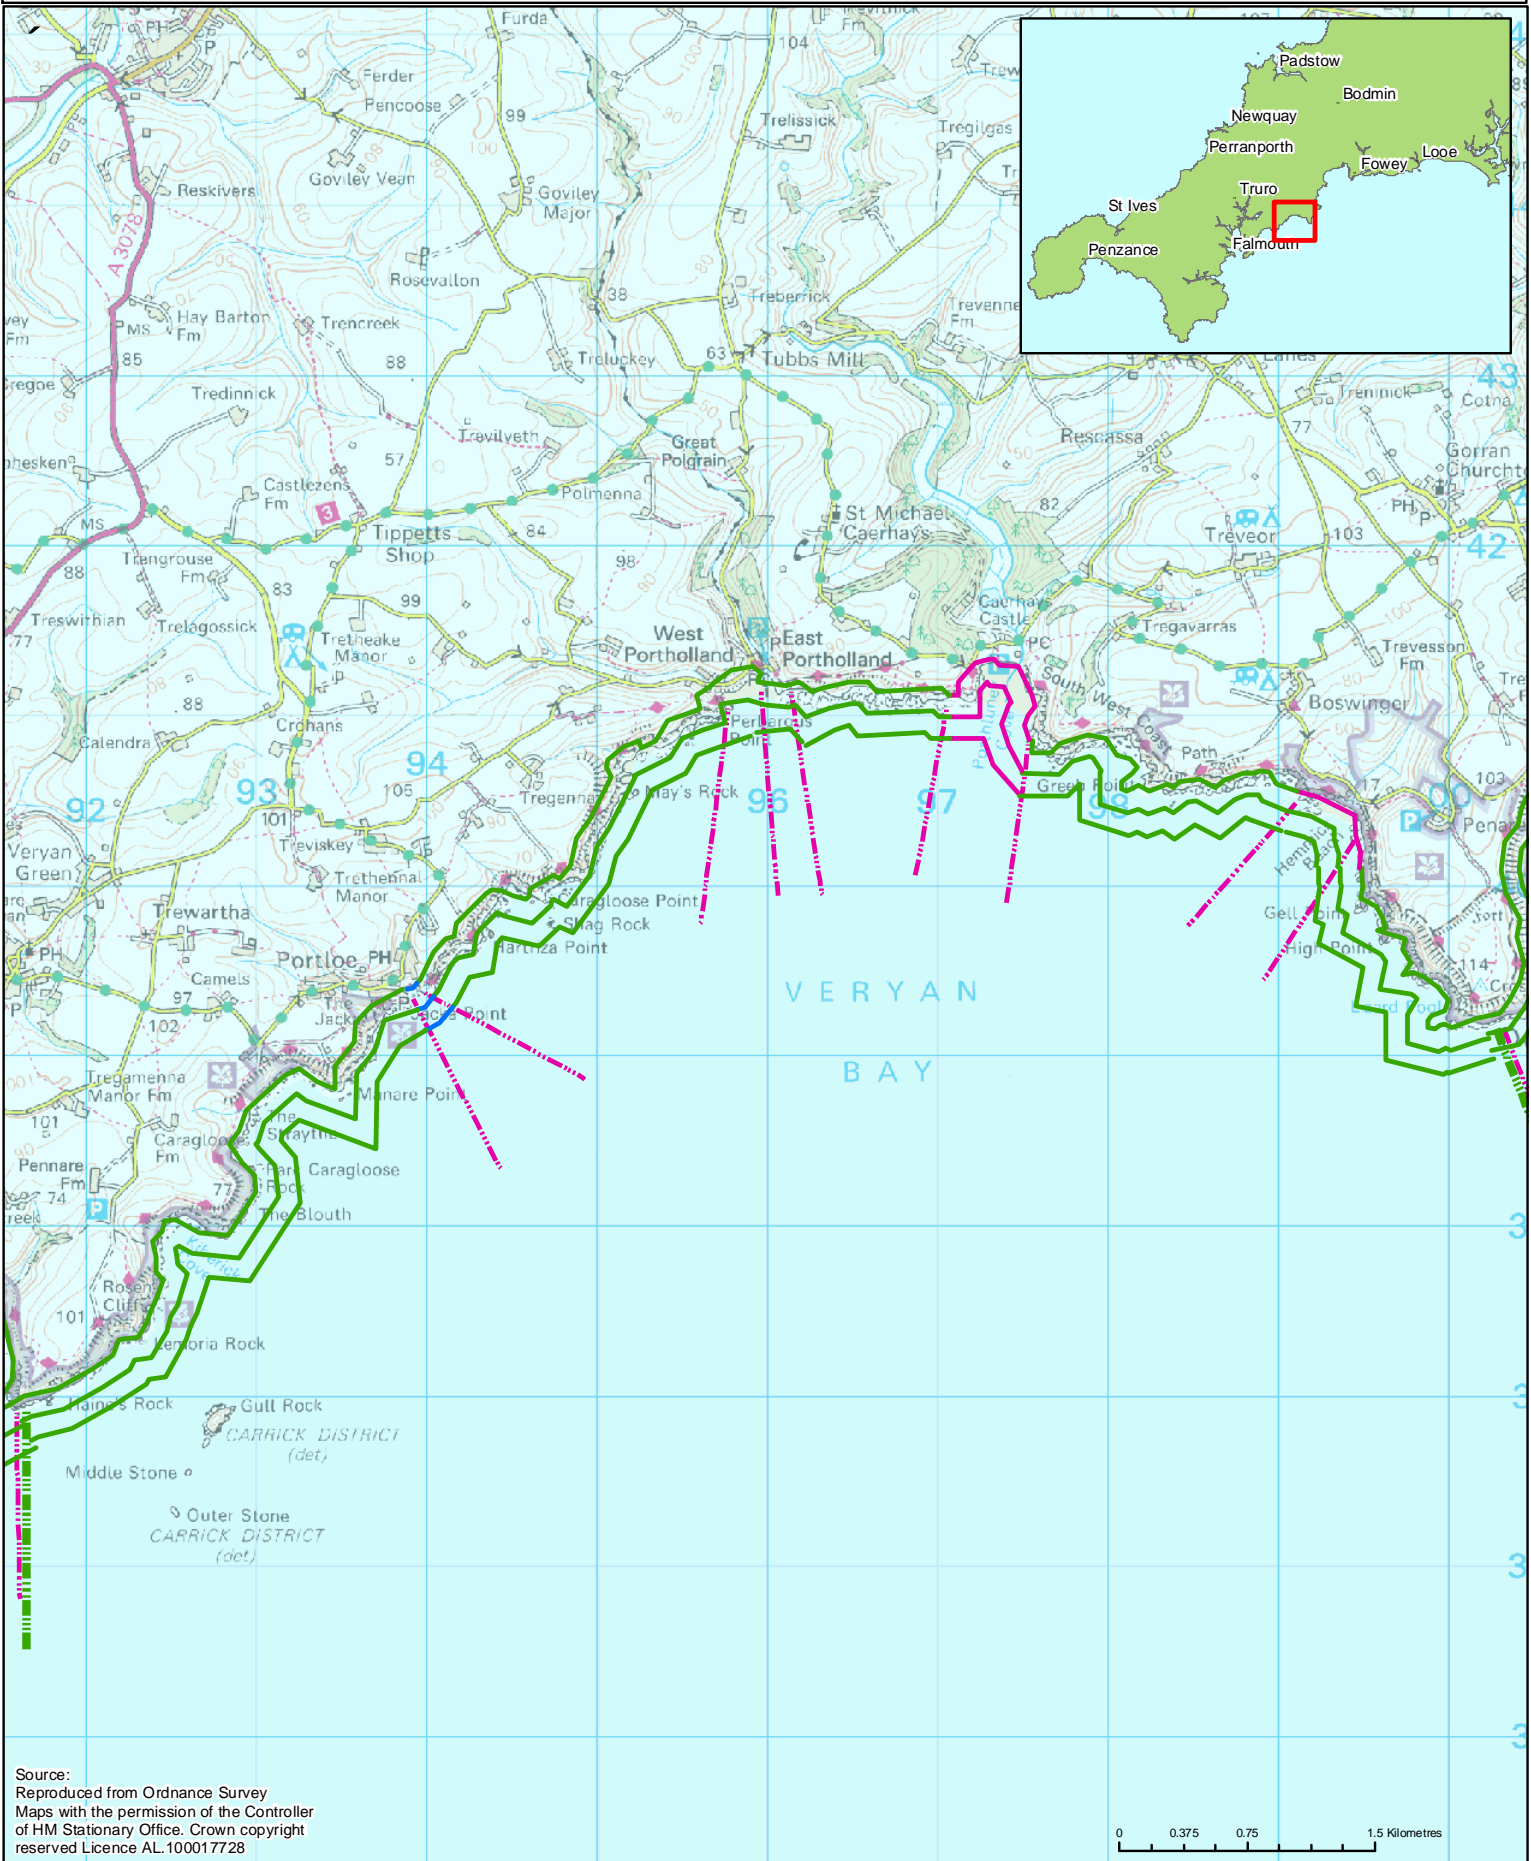

Policy Development Zone 4 - Black Head to Zone Point

Management Area 9 - Veryan Bay

Source:
 Reproduced from Ordnance Survey
 Maps with the permission of the Controller
 of HM Stationary Office. Crown copyright
 reserved Licence AL100017728

- ▬▬▬ Management Areas Policy
- - - - - Policy Units
- Hold the line
- Managed realignment
- No active intervention
- Advance the line

Cornwall & Isles of Scilly
 Shoreline Management Plan Review