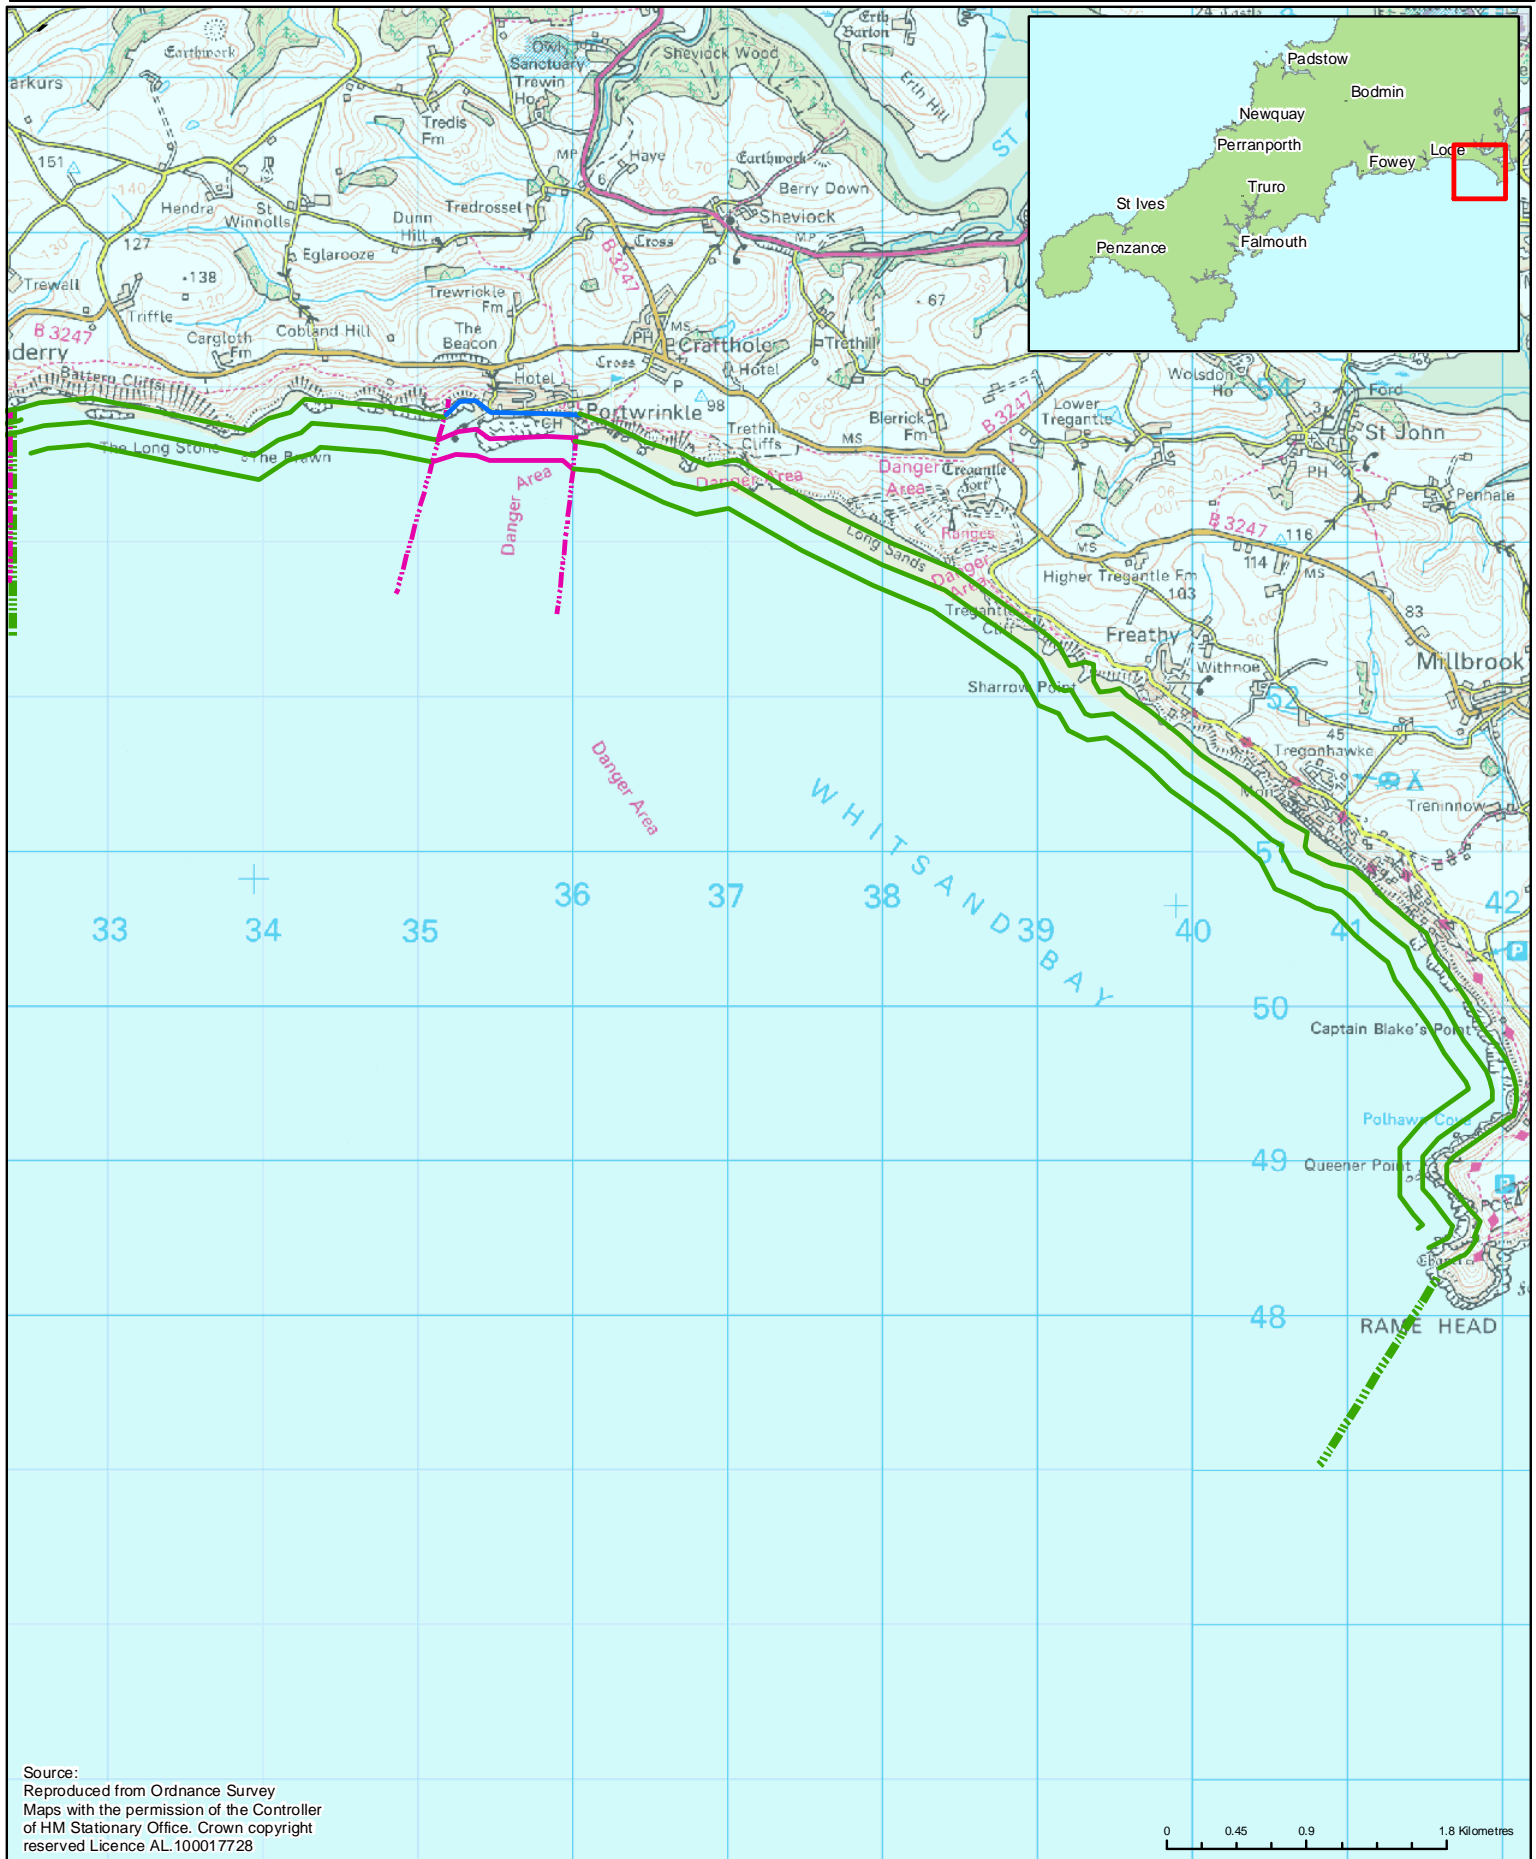

Policy Development Zone 1 - Rame Head to Pencarrow Head

Management Area 1 - Whitsand Bay to Downderry

Source:
 Reproduced from Ordnance Survey
 Maps with the permission of the Controller
 of HM Stationary Office. Crown copyright
 reserved Licence AL100017728

Key	
	Management Areas Policy
	Policy Units
	Hold the line
	Managed realignment
	No active intervention
	Advance the line

Cornwall & Isles of Scilly
 Shoreline Management Plan Review

 CORNWALL COUNCIL	 Cornwall and the Isles of Scilly Coastal Advisory Group www.ciscag.org	 ROYAL MASKONING
----------------------	--	---------------------